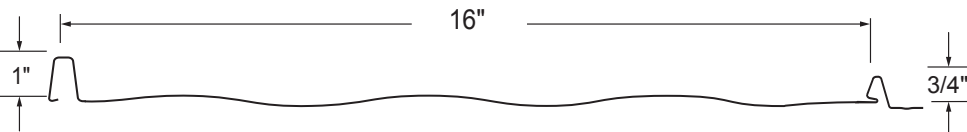

10' length

Panel Lock End Wall Flashing*

10' length

Panel Lock Transition Trim*

10' length

Panel Lock Side Wall Flashing*

10' length

Panel Lock & Trim

Special trim prices based on total inches x total bends
* NON-STOCKED TRIM

14" Ridge Cap ¹

10'6" length

20" Ridge Also Available

Endwall Flashing ⁴

10' length

Valley Trim ²

10' length