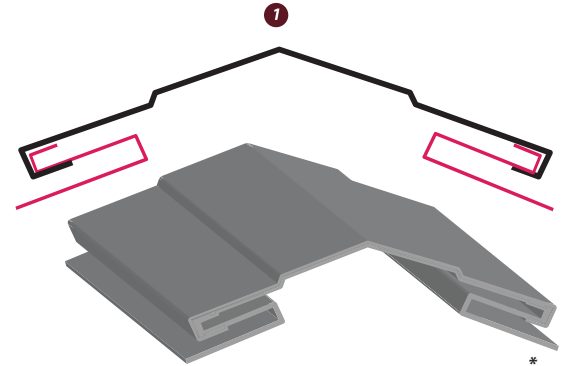

Versa Vent Vented Closure 10' Roll

Roof Boot

- #1 1/4" - 2-1/2"
- #2 1-3/4" - 3"
- #3 1/4" - 5"
- #4 3" - 6-1/4"
- #5 4-1/4" - 7-3/4"
- #6 5" - 9"
- #7 6" - 11"
- #8 7" - 13"

Screws

Available Lengths
1" • 1.5" • 2" • 2.5" • 3"
All Standard Stock
Colors available

Panel Lock Vent Strip & Ridge Cap

Panel Lock Hip Ridge

10'6" length

Panel Lock Ridge Cap*

10'6" length

Panel Lock Vent Strip*

10' length

Panel Lock Rake*