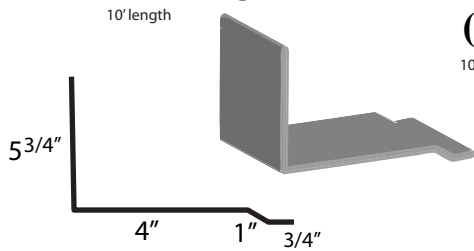

Endwall Flashing ¹⁴