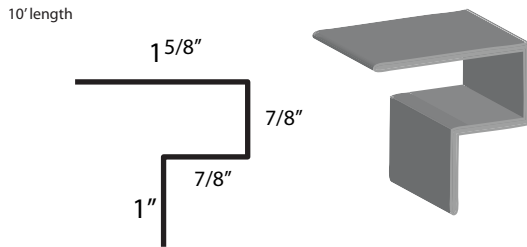

Angle Trim

1 1/4"

Valley Trim

10' length

Z-Bar

10' length

Eave Trim

10' length

Inside Corner

10' length

Roof Edge

10' length

D-Rib Metal & Trim

Special trim prices based on total inches x total bends
* NON-STOCKED TRIM

Overhead Door Trim* ¹¹

Soffit Channel ¹²