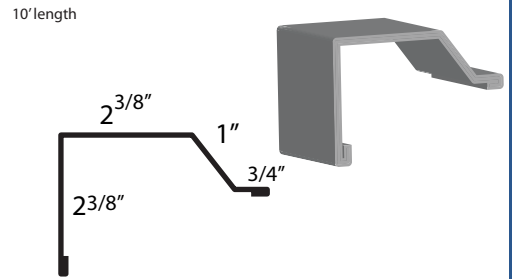

Residential Rake ¹³