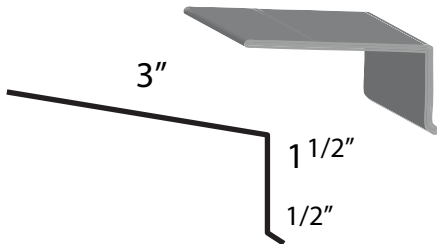

Angle Trim

1 1/4"

Valley Trim

10' length

Z-Bar

10' length

Eave Trim

10' length

Inside Corner

10' length

Roof Edge

10' length

D-Rib Metal & Trim

Special trim prices based on total inches x total bends
* NON-STOCKED TRIM

Overhead Door Trim* ¹¹

Soffit Channel ¹²