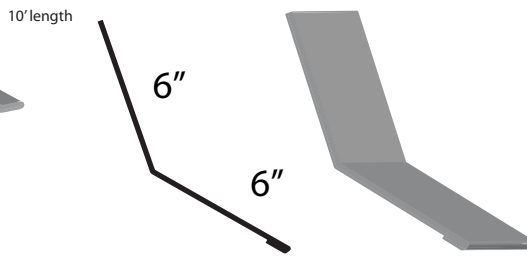

DC Sidewall Flashing (Transition Flashing) ¹⁵