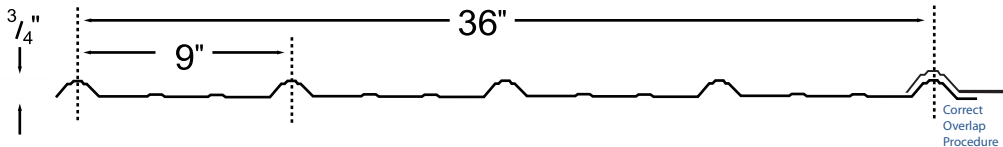

Angle Trim

1 1/4"

Valley Trim

10' length

Z-Bar

10' length

Eave Trim

10' length

Inside Corner

10' length

Roof Edge

10' length

D-Rib Metal & Trim

Special trim prices based on total inches x total bends
* NON-STOCKED TRIM

Overhead Door Trim* ¹¹

Soffit Channel ¹²