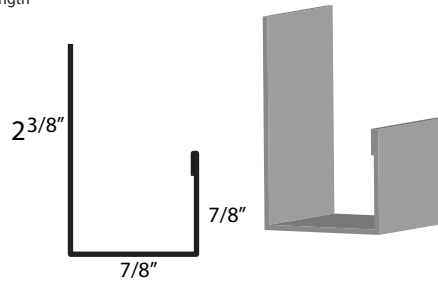

Ridge Cap

10'6" length

6" Corners

2

J-Channel

10'2" length

Ratguard

10'2" length

Angle Trim

1 1/4"

Valley Trim

10' length

Z-Bar

10' length

Eave Trim

10' length