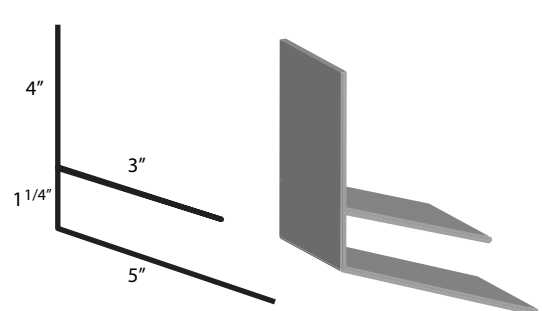

10' length

Panel Lock End Wall Flashing*

10' length

Panel Lock Transition Trim*

10' length

Panel Lock Side Wall Flashing*

10' length

Panel Lock & Trim

Special trim prices based on total inches x total bends
* NON-STOCKED TRIM

14" Ridge Cap ¹

10'6" length

20" Ridge Also Available

Endwall Flashing ⁴

10' length

Valley Trim ²

10' length