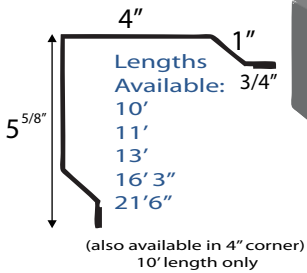

Ridge Cap

10'6" length

6" Corners

2

J-Channel

10'2" length

Ratguard

10'2" length

Angle Trim

1 1/4"

Valley Trim

10' length

Z-Bar

10' length

Eave Trim

10' length

Inside Corner

10' length

Roof Edge

10' length

D-Rib Metal & Trim

Special trim prices based on total inches x total bends
* NON-STOCKED TRIM

Overhead Door Trim* ¹¹

Soffit Channel ¹²