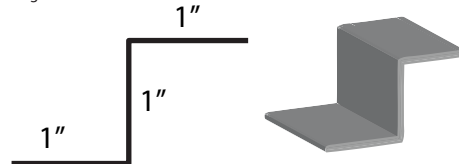

Z-Bar (closure)

10' length