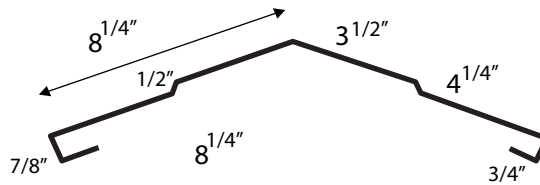

Angle Trim

1 1/4"

Valley Trim

10' length

Z-Bar

10' length

Eave Trim

10' length

Panel Lock Vent Strip & Ridge Cap

Panel Lock Hip Ridge

10'6" length

Panel Lock Ridge Cap*

10'6" length

Panel Lock Vent Strip*

10' length

Panel Lock Rake*

10' length

Panel Lock End Wall Flashing*

10' length

Panel Lock Transition Trim*

10' length

Panel Lock Side Wall Flashing*

10' length

Panel Lock & Trim