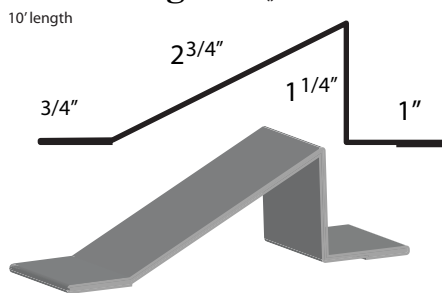

DC Snowguard* ¹⁹