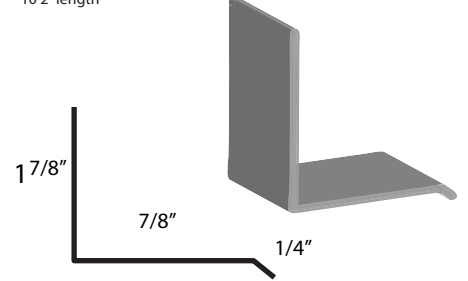

Ridge Cap

10'6" length

6" Corners

2

J-Channel

10'2" length

Ratguard

10'2" length

Angle Trim

1 1/4"

Valley Trim

10' length

Z-Bar

10' length

Eave Trim

10' length

Inside Corner

10' length

Roof Edge

10' length

D-Rib Metal & Trim

Special trim prices based on total inches x total bends
* NON-STOCKED TRIM

Overhead Door Trim* ¹¹

Soffit Channel ¹²