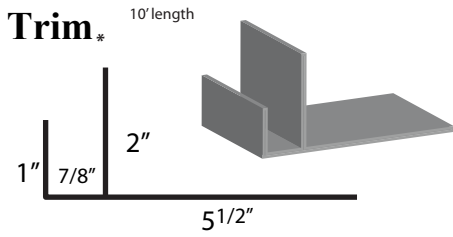

Angle Trim

1 1/4"

Valley Trim

10' length

Z-Bar

10' length

Eave Trim

10' length

Inside Corner

10' length

Roof Edge

10' length

D-Rib Metal & Trim

Special trim prices based on total inches x total bends
* NON-STOCKED TRIM

Overhead Door Trim* ¹¹

Soffit Channel ¹²