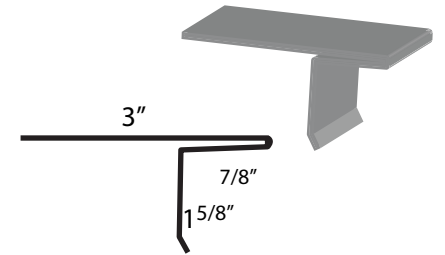

Angle Trim

1 1/4"

Valley Trim

10' length

Z-Bar

10' length

Eave Trim

10' length

Inside Corner

10' length

Roof Edge

10' length

D-Rib Metal & Trim

Special trim prices based on total inches x total bends
* NON-STOCKED TRIM

Overhead Door Trim* ¹¹

Soffit Channel ¹²