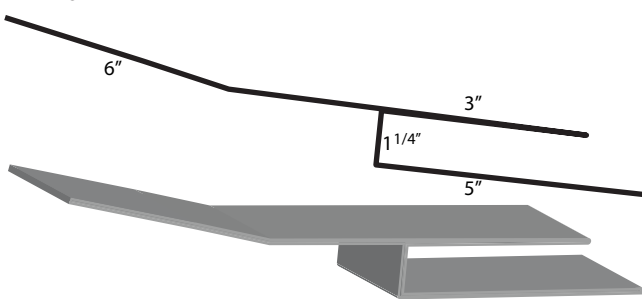

Panel Lock Vent Strip & Ridge Cap

Panel Lock Hip Ridge

10'6" length

Panel Lock Ridge Cap*

10'6" length

Panel Lock Vent Strip*

10' length

Panel Lock Rake*

10' length

Panel Lock End Wall Flashing*

10' length

Panel Lock Transition Trim*

10' length

Panel Lock Side Wall Flashing*

10' length

Panel Lock & Trim

Special trim prices based on total inches x total bends
* NON-STOCKED TRIM

14" Ridge Cap ¹

10'6" length

20" Ridge Also Available

Endwall Flashing ⁴

10' length

Valley Trim ²

10' length