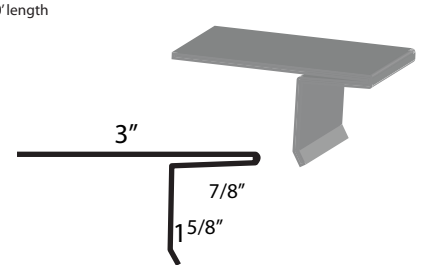

Special trim prices based on total inches x total bends
* NON-STOCKED TRIM

14" Ridge Cap ¹

10'6" length

20" Ridge Also Available

Endwall Flashing ⁴

10' length

Valley Trim ²

10' length

Residential Rake ⁷

10' length

DC Sidewall Flashing (Transition Flashing) ⁵

10' length

Roof Edge ⁸

10' length

Accessories

Z-Bar (closure)