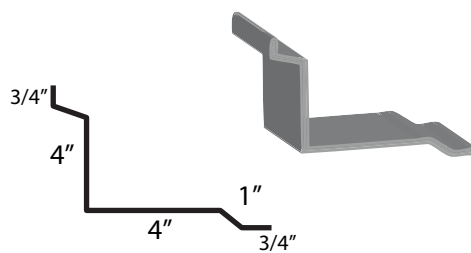

Ridge Cap

10'6" length

6" Corners

2

J-Channel

10'2" length

Ratguard

10'2" length

Angle Trim

1 1/4"

Valley Trim

10' length

Z-Bar

10' length

Eave Trim

10' length

Inside Corner

10' length

Roof Edge

10' length

D-Rib Metal & Trim

Special trim prices based on total inches x total bends
* NON-STOCKED TRIM

Overhead Door Trim* ¹¹

Soffit Channel ¹²