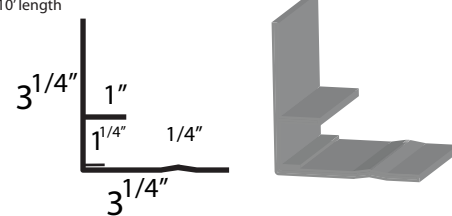

Panel Lock Vent Strip & Ridge Cap

Panel Lock Hip Ridge

10'6" length

Panel Lock Ridge Cap*

10'6" length

Panel Lock Vent Strip*

10' length

Panel Lock Rake*

10' length

Panel Lock End Wall Flashing*

10' length

Panel Lock Transition Trim*

10' length

Panel Lock Side Wall Flashing*

10' length

Panel Lock & Trim