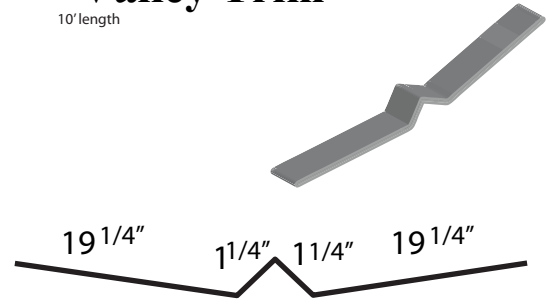

Angle Trim

1 1/4"

Valley Trim

10' length

Z-Bar

10' length

Eave Trim

10' length

10' length

Panel Lock End Wall Flashing*

10' length

Panel Lock Transition Trim*

10' length

Panel Lock Side Wall Flashing*

10' length

Panel Lock & Trim

Special trim prices based on total inches x total bends
* NON-STOCKED TRIM

14" Ridge Cap ¹

10'6" length

20" Ridge Also Available

Endwall Flashing ⁴

10' length

Valley Trim ²

10' length

Residential Rake ⁷

10' length

DC Sidewall Flashing (Transition Flashing) ⁵

10' length

Roof Edge ⁸

10' length

Accessories

Z-Bar (closure)