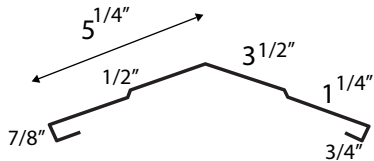

Angle Trim

1 1/4"

Valley Trim

10' length

Z-Bar

10' length

Eave Trim

10' length

Versa Vent Vented Closure 10' Roll

Roof Boot

- #1 1/4" - 2-1/2"
- #2 1-3/4" - 3"
- #3 1/4" - 5"
- #4 3" - 6-1/4"
- #5 4-1/4" - 7-3/4"
- #6 5" - 9"
- #7 6" - 11"
- #8 7" - 13"

Screws

Available Lengths
1" • 1.5" • 2" • 2.5" • 3"
All Standard Stock
Colors available

Panel Lock Vent Strip & Ridge Cap

Panel Lock Hip Ridge

10'6" length

Panel Lock Ridge Cap*

10'6" length

Panel Lock Vent Strip*

10' length

Panel Lock Rake*