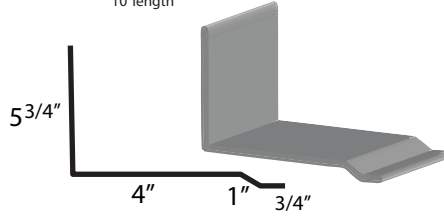

Special trim prices based on total inches x total bends
* NON-STOCKED TRIM

14" Ridge Cap ¹

10'6" length

20" Ridge Also Available

Endwall Flashing ⁴

10' length

Valley Trim ²

10' length

Residential Rake ⁷

10' length

DC Sidewall Flashing (Transition Flashing) ⁵

10' length

Roof Edge ⁸

10' length

Accessories

Z-Bar (closure)