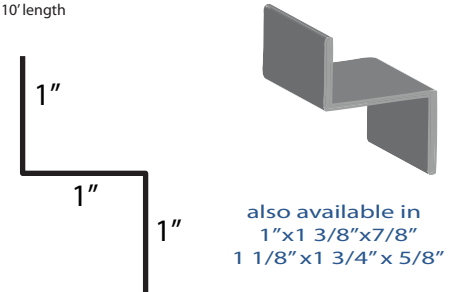

Angle Trim

1 1/4"

Valley Trim

10' length

Z-Bar

10' length

Eave Trim

10' length

Inside Corner

10' length

Roof Edge

10' length

D-Rib Metal & Trim

Special trim prices based on total inches x total bends
* NON-STOCKED TRIM

Overhead Door Trim* ¹¹

Soffit Channel ¹²