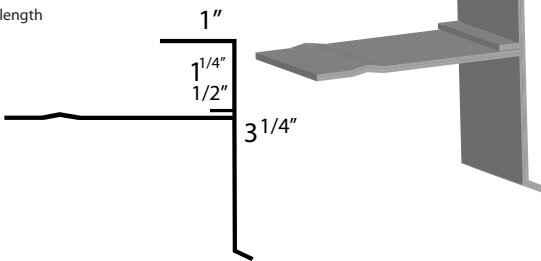

Panel Lock Vent Strip & Ridge Cap

Panel Lock Hip Ridge

10'6" length

Panel Lock Ridge Cap*

10'6" length

Panel Lock Vent Strip*

10' length

Panel Lock Rake*

10' length

Panel Lock End Wall Flashing*

10' length

Panel Lock Transition Trim*

10' length

Panel Lock Side Wall Flashing*

10' length

Panel Lock & Trim