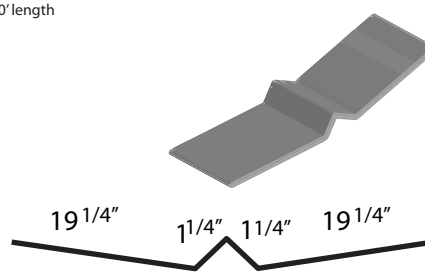

Ridge Cap

10'6" length

6" Corners

2

J-Channel

10'2" length

Ratguard

10'2" length

Angle Trim

1 1/4"

Valley Trim

10' length

Z-Bar

10' length

Eave Trim

10' length

Inside Corner

10' length

Roof Edge

10' length

D-Rib Metal & Trim

Special trim prices based on total inches x total bends
* NON-STOCKED TRIM

Overhead Door Trim* ¹¹

Soffit Channel ¹²