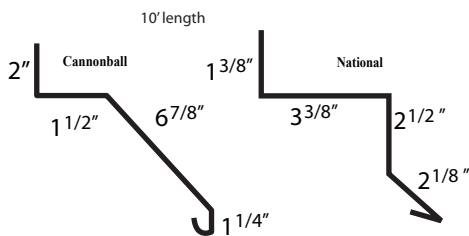

Door Track Cover ¹⁷