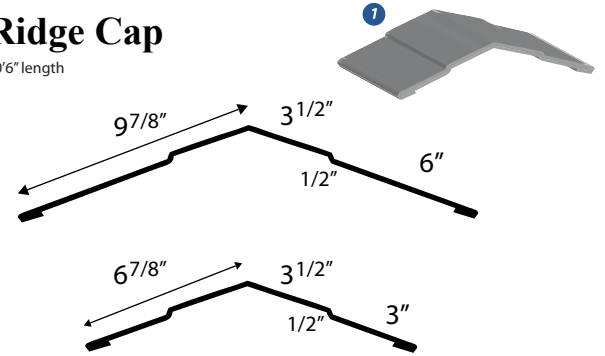

Ridge Cap

10'6" length

6" Corners

2

J-Channel

10'2" length

Ratguard

10'2" length

Angle Trim

1 1/4"

Valley Trim

10' length

Z-Bar

10' length

Eave Trim

10' length

Inside Corner

10' length

Roof Edge

10' length

D-Rib Metal & Trim

Special trim prices based on total inches x total bends
* NON-STOCKED TRIM

Overhead Door Trim* ¹¹

Soffit Channel ¹²