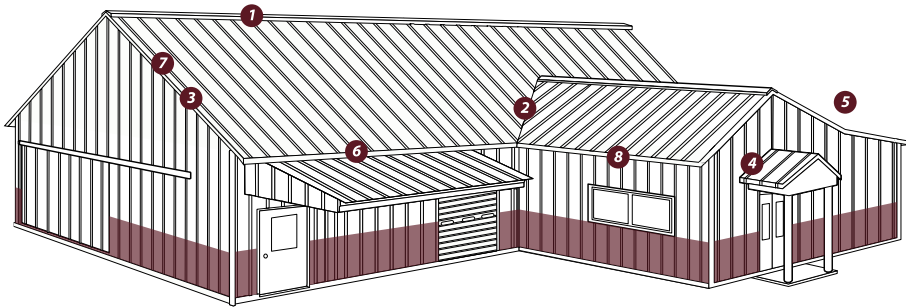

Versa Vent Vented Closure 10' Roll

Roof Boot

- #1 1/4" - 2-1/2"
- #2 1-3/4" - 3"
- #3 1/4" - 5"
- #4 3" - 6-1/4"
- #5 4-1/4" - 7-3/4"
- #6 5" - 9"
- #7 6" - 11"
- #8 7" - 13"

Screws

Available Lengths
1" • 1.5" • 2" • 2.5" • 3"
All Standard Stock
Colors available

Panel Lock Vent Strip & Ridge Cap

Panel Lock Hip Ridge

10'6" length

Panel Lock Ridge Cap*

10'6" length

Panel Lock Vent Strip*

10' length

Panel Lock Rake*