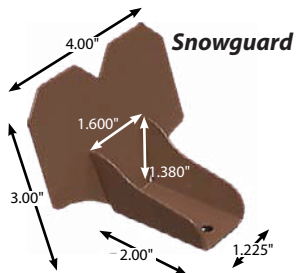

Angle Trim

1 1/4"

Valley Trim

10' length

Z-Bar

10' length

Eave Trim

10' length

Inside Corner

10' length

Roof Edge

10' length

D-Rib Metal & Trim

Special trim prices based on total inches x total bends
* NON-STOCKED TRIM

Overhead Door Trim* ¹¹

Soffit Channel ¹²

Versa Vent Vented Closure 10' Roll

Roof Boot

- #1 1/4" - 2-1/2"
- #2 1-3/4" - 3"
- #3 1/4" - 5"
- #4 3" - 6-1/4"
- #5 4-1/4" - 7-3/4"
- #6 5" - 9"
- #7 6" - 11"
- #8 7" - 13"

Screws

Available Lengths
1" • 1.5" • 2" • 2.5" • 3"
All Standard Stock
Colors available

Panel Lock Vent Strip & Ridge Cap

Panel Lock Hip Ridge

10'6" length

Panel Lock Ridge Cap*

10'6" length

Panel Lock Vent Strip*

10' length

Panel Lock Rake*