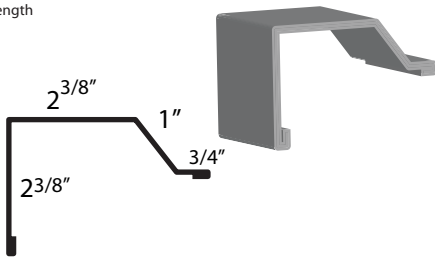

10' length

Panel Lock End Wall Flashing*

10' length

Panel Lock Transition Trim*

10' length

Panel Lock Side Wall Flashing*

10' length

Panel Lock & Trim

Special trim prices based on total inches x total bends
* NON-STOCKED TRIM

14" Ridge Cap ¹

10'6" length

20" Ridge Also Available

Endwall Flashing ⁴

10' length

Valley Trim ²

10' length

Residential Rake ⁷

10' length

DC Sidewall Flashing (Transition Flashing) ⁵

10' length

Roof Edge ⁸

10' length

Accessories

Z-Bar (closure)