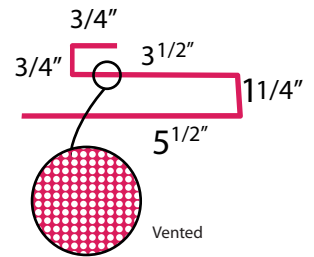

Panel Lock Vent Strip & Ridge Cap

Panel Lock Hip Ridge

10'6" length

Panel Lock Ridge Cap*

10'6" length

Panel Lock Vent Strip*

10' length

Panel Lock Rake*

10' length

Panel Lock End Wall Flashing*

10' length

Panel Lock Transition Trim*

10' length

Panel Lock Side Wall Flashing*

10' length

Panel Lock & Trim