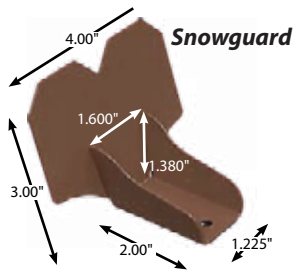

Special trim prices based on total inches x total bends
* NON-STOCKED TRIM

14" Ridge Cap ¹

10'6" length

20" Ridge Also Available

Endwall Flashing ⁴

10' length

Valley Trim ²

10' length

Residential Rake ⁷

10' length

DC Sidewall Flashing (Transition Flashing) ⁵

10' length

Roof Edge ⁸

10' length

Accessories

Z-Bar (closure)