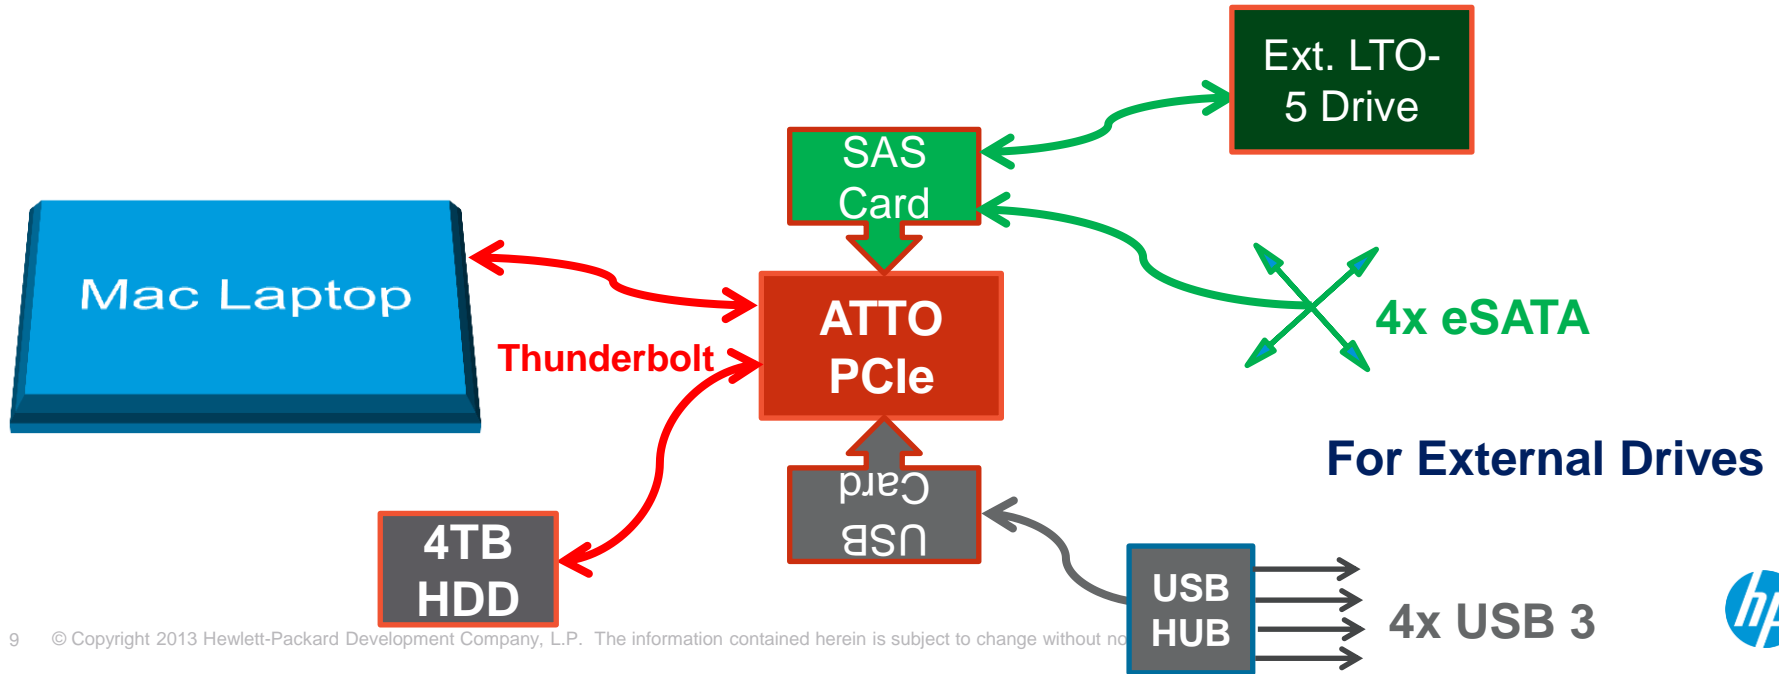

1 Beyond ThunderTape™ LTOMac™

Problem MAC to LTO-5/6 Drive

1 Beyond ThunderTape™ LTOMac™

Problem MAC to LTO-5 Drive

1 Beyond ThunderTape™ LTOMac™

Problem MAC to LTO-5 Drive

1 Beyond ThunderTape™ LTOMac™

Problem MAC to LTO-5 Drive

- 16 Wires
- 4 External Boxes
- 2 Control Cards
- 4 Power Cables
- 4 Power Bricks + Strip

Are people really doing this?

1st Answer: 1 Beyond ThunderTape™

Archiving Peripheral for Mac Laptop

- Self-Contained Rugged Portable Field Proven
- Thunderbolt Connection direct to LTO
- Built-in LTO 5/6 drive
- Built-in Data Array 4TB
- Replaces: **16 Wires**
- **4 External Boxes**
- **2 Control Cards**
- **4 Power Cables**
- **4 Power Bricks + Power Strip**

2nd Answer: 1 Beyond LTOMac™

MAC + LTO-5/6 Drive +++

- Self-contained MacSystem
- running MAC OSX
- Internal LTO-6
- Internal 4TB Drive
- 4 External eSATA
- 4 External USB 3
- Gb, WiFi, Bluetooth...

Rear Ports