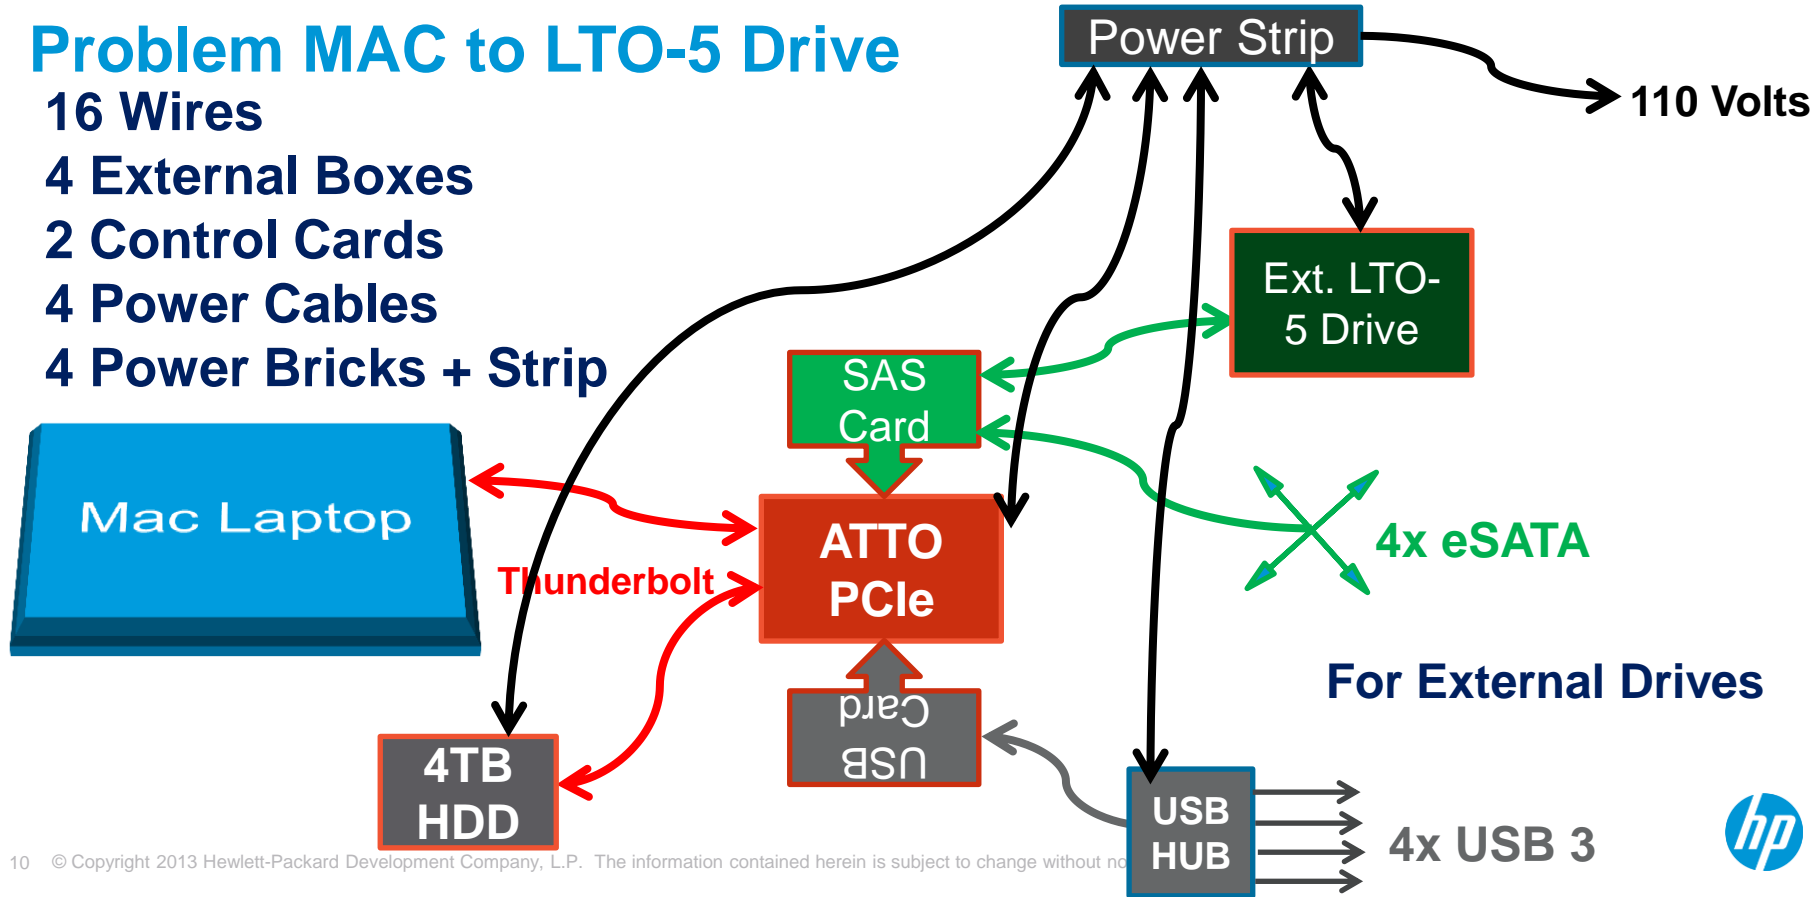

1 Beyond ThunderTape™ LTOMac™

Problem MAC to LTO-5/6 Drive

1 Beyond ThunderTape™ LTOMac™

Problem MAC to LTO-5 Drive

1 Beyond ThunderTape™ LTOMac™

Problem MAC to LTO-5 Drive

1 Beyond ThunderTape™ LTOMac™

Problem MAC to LTO-5 Drive

- 16 Wires
- 4 External Boxes
- 2 Control Cards
- 4 Power Cables
- 4 Power Bricks + Strip

Are people really doing this?

1st Answer: 1 Beyond ThunderTape™

Archiving Peripheral for Mac Laptop

- Self-Contained Rugged Portable Field Proven
- Thunderbolt Connection direct to LTO
- Built-in LTO 5/6 drive
- Built-in Data Array 4TB
- Replaces: **16 Wires**
- **4 External Boxes**
- **2 Control Cards**
- **4 Power Cables**
- **4 Power Bricks + Power Strip**

2nd Answer: 1 Beyond LTOMac™

MAC + LTO-5/6 Drive +++

- Self-contained MacSystem
- running MAC OSX
- Internal LTO-6
- Internal 4TB Drive
- 4 External eSATA
- 4 External USB 3
- Gb, WiFi, Bluetooth...

Rear Ports